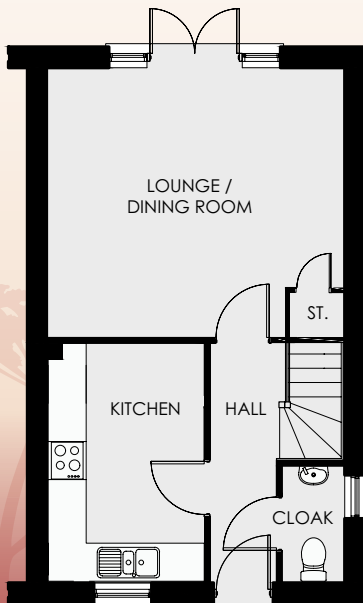

THE PEMBROKE 805 SQ FT

Three bedroom semi-detached home

Lounge/Dining	4.62 m x 4.18 m	15' 2" x 13' 9"	Bedroom 1	4.62 m x 2.95 m	15' 2" x 9' 8"
Kitchen	3.72 m x 2.42 m	12' 3" x 8' 0"	Bedroom 2	3.10 m x 2.51 m	10' 2" x 8' 3"
Cloak	1.79 m x 0.93 m	5' 11" x 3' 1"	Bedroom 3	2.12 m x 1.98 m	7' 0" x 6' 6"
			Bathroom	2.51 m x 1.70 m	8' 3" x 5' 6"

WDL Homes

Ty Newydd
HEIGHTS