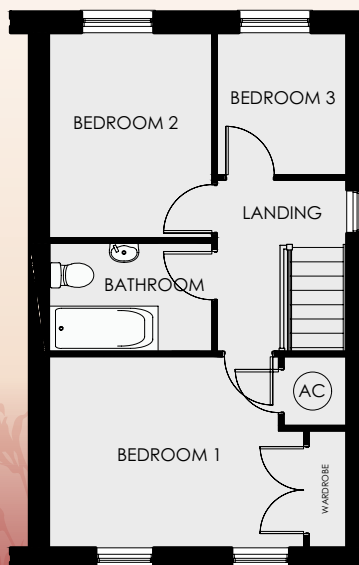

THE PEMBROKE 805 SQ FT

Three bedroom semi-detached home

Lounge/Dining	4.62 m x 4.18 m	15' 2" x 13' 9"	Bedroom 1	4.62 m x 2.95 m	15' 2" x 9' 8"
Kitchen	3.72 m x 2.42 m	12' 3" x 8' 0"	Bedroom 2	3.10 m x 2.51 m	10' 2" x 8' 3"
Cloak	1.79 m x 0.93 m	5' 11" x 3' 1"	Bedroom 3	2.12 m x 1.98 m	7' 0" x 6' 6"
			Bathroom	2.51 m x 1.70 m	8' 3" x 5' 6"

WDL Homes

Ty Newydd
HEIGHTS