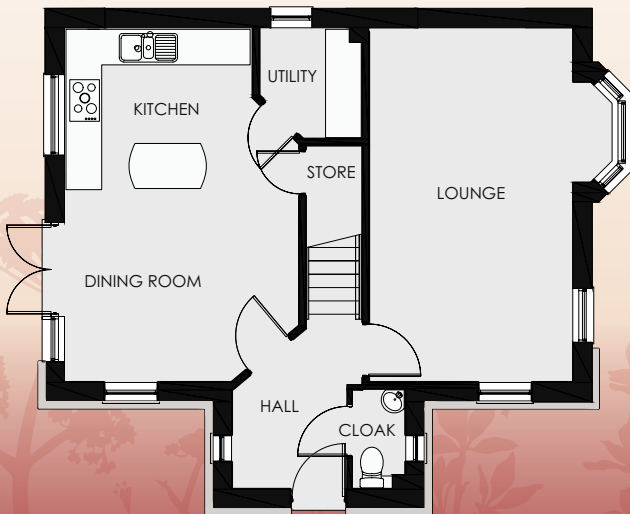

Ty Newydd
HEIGHTS